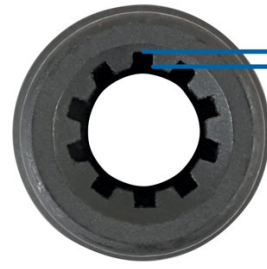

## Brake Caliper Socket 3/8"D 9mm

10 point socket for use on brake caliper bolts.

### Additional Information

- Applications: Porsche, Volkswagen Touareg, Audi Q7 etc.
- 10 point profile.
- Size: 3/8"D x 9mm x 30mm long.
- Manufactured from Chrome Vanadium with black phosphate finish.
- 

<http://lasertools.co.uk/product/6383>

External Size: 11mm  
Internal Size: 9mm